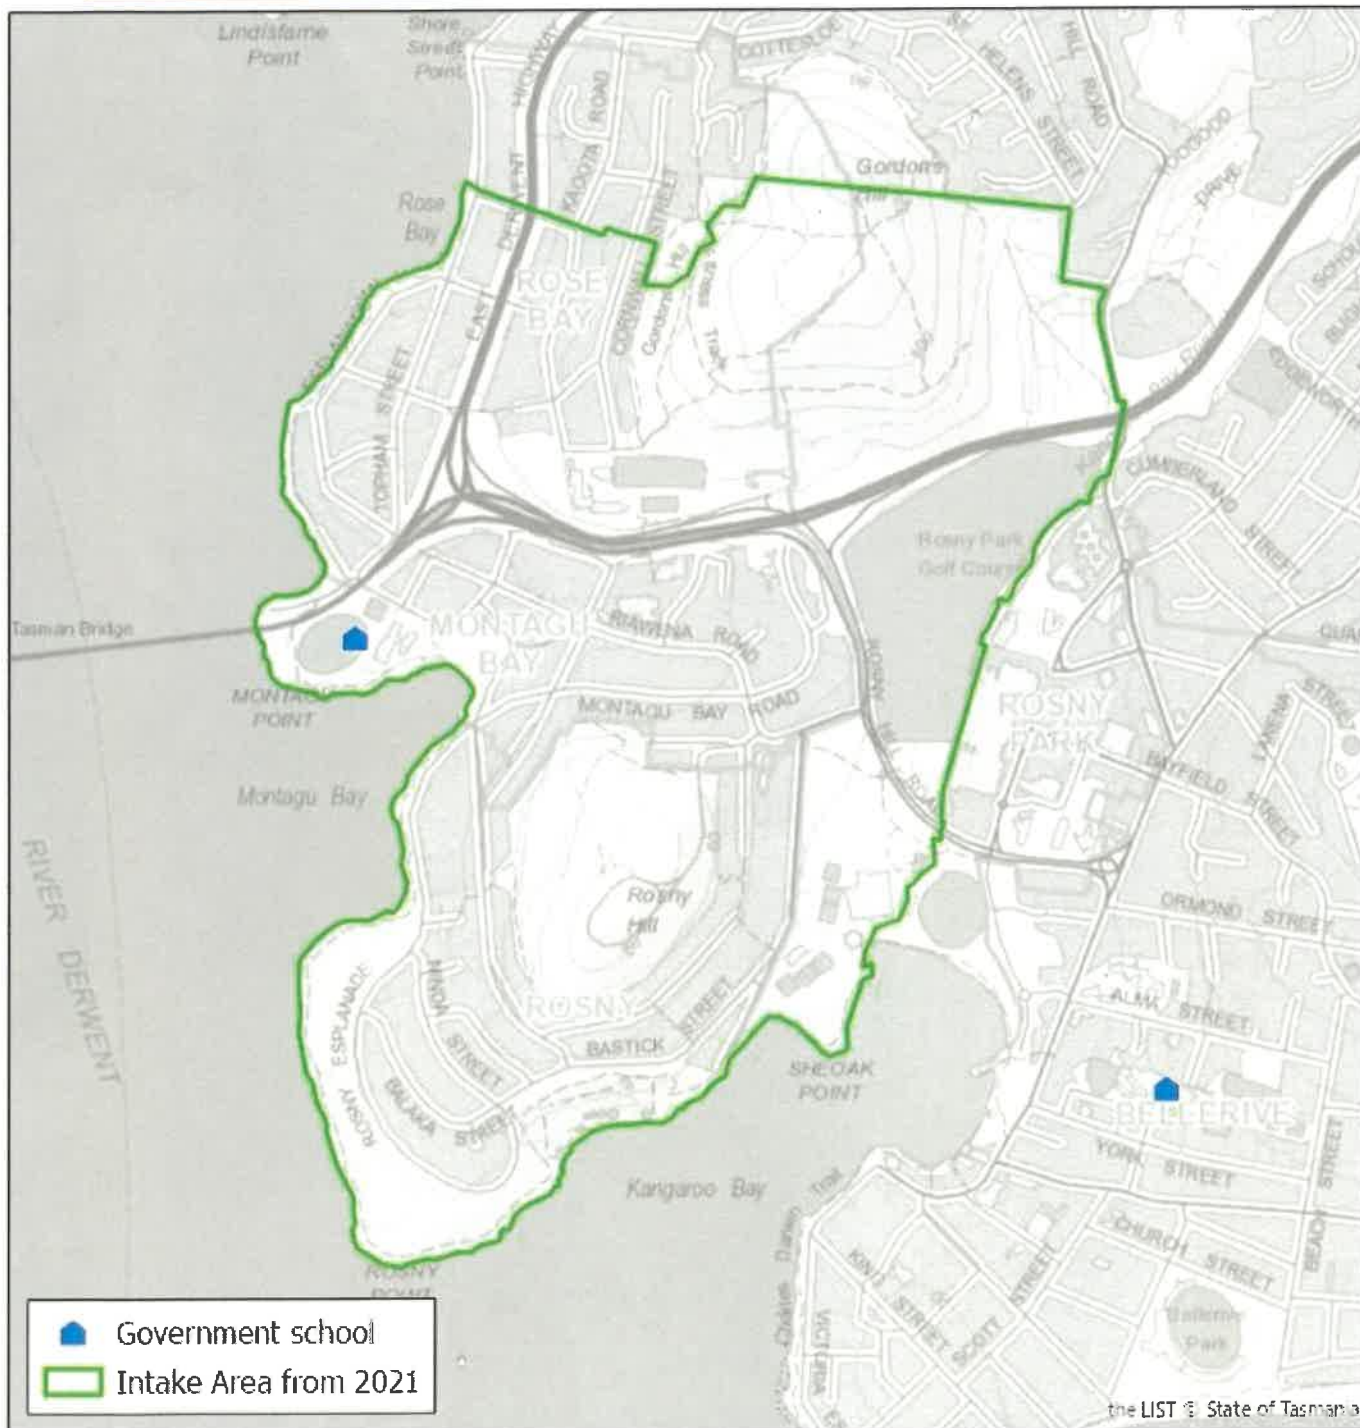

Tasmanian Government

Intake Area from 2021

Montagu Bay Primary School

To see a more detailed map or search for an address please go to

<https://arcg.is/19XqXb>

For further information please contact
Learning.Services.S@education.tas.gov.au